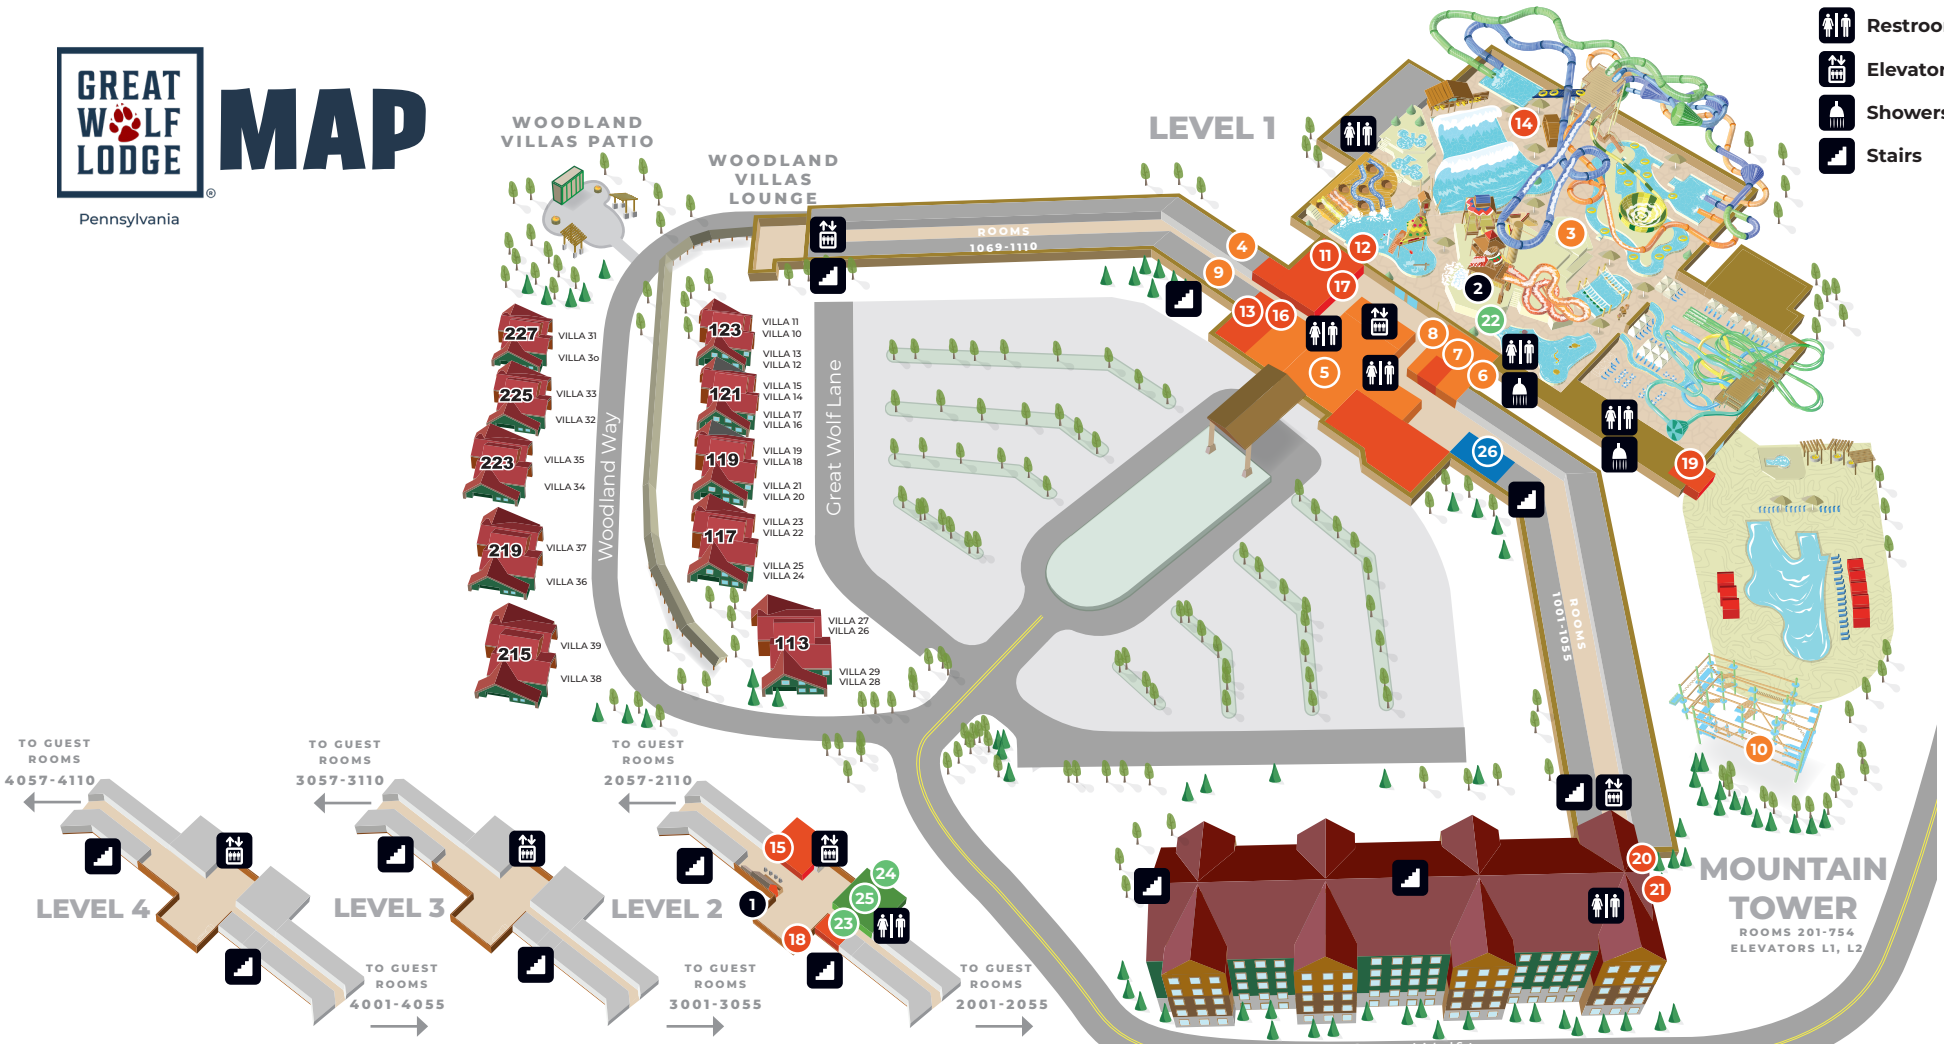

GREAT WOLF LODGE MAP

Pennsylvania

-  Restrooms
-  Elevator
-  Showers
-  Stairs

GUEST SERVICES

- 1 Front Desk and Guest Services**
- 2 Splash Services**

ATTRACTIONS

- 3 Wiley's Waterpark**
Pools, slides and water activities for every age
- 4 Ten Paw Alley**
Pint-size bowling for the whole family
- 5 Northern Lights Arcade**
The newest games, plus prizes
- 6 Moonstone Mine**
An adventure-filled mirror maze
- 7 Oliver's Mining Co.**
A sand-sifting hunt for gemstones

- 8 MagiQuest**
An interactive adventure game
- 9 Howl at the Moon Glow Golf**
Nine challenging holes—in the dark
- 10 Howlers Peak Ropes Course (Seasonal)**
An elevated obstacle course on ropes

DINING

- 11 Hungry as a Wolf**
Pizza, pasta and other Italian favorites
- 12 Buckets**
Burgers, sandwiches, salads and snacks
- 13 Wood's End Creamery**
Indulge in your favorite ice cream delight
- 14 The Watering Hole**
Poolside soft drinks, cocktails and ice-cold beer

GROUPS & MEETINGS

- 26 Northwest Territory**