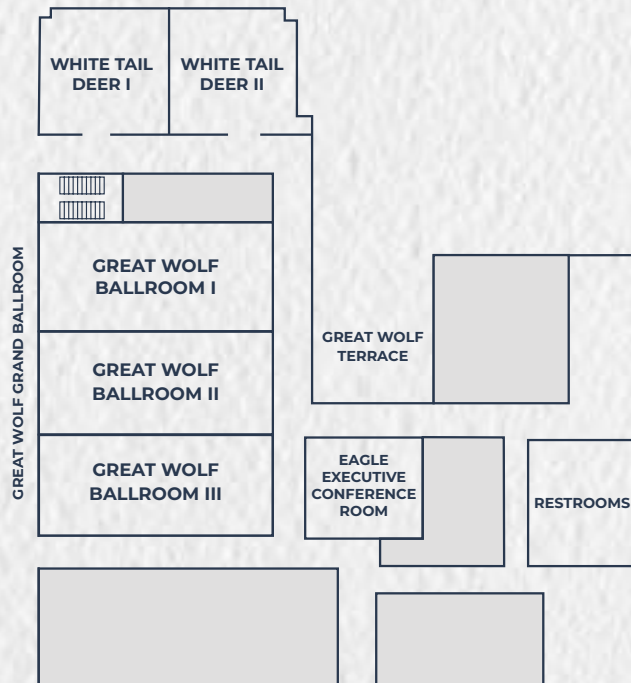

Function Space Configurations and Specifications

Resort Accommodations

- Located off the 101 Loop in North Scottsdale in the Talking Stick Entertainment District
- 20 minutes from (PHX) Phoenix Sky Harbor International Airport
- 12,118 sq. ft. of flexible indoor meeting space
- Six separate and configurable meeting rooms
- Built in AV equipment
- Complimentary high-speed wireless internet access
- Complimentary self-parking parking
- 22,995 of beautiful outdoor event spaces and unique flexible group dining locations
- 350 spacious guest suites

Room Name	Sq. Ft.	L x W x H (Ft)	Ceiling Height	Classroom	Banquet	Theater	Reception	U-Shape	Hollow Square
Great Wolf Grand Ballroom (I-III)	3,830	83' x 45' x 15.11'	15'11"	159	319	425	383	N/A	N/A
Great Wolf Ballroom I	1,283	27' x 45' x 15.11'	15'11"	53	107	142	128	37	31
Great Wolf Ballroom II	1,267	28' x 45' x 15.11'	15'11"	53	105	141	127	36	30
Great Wolf Ballroom III	1,280	28' x 45' x 15.11'	15'11"	53	106	142	128	37	31
White Tail Deer (I-II)	1,874	28' x 68' x 15.11'	15'11"	78	156	208	187	54	45
White Tail Deer I	937	28' x 34' x 15.11'	15'11"	39	78	104	94	27	22
White Tail Deer II	937	28' x 34' x 15.11'	15'11"	39	78	104	94	27	22
Eagle Executive Conference Room	499	22' x 22' x 15.11'	15'11"	N/A	N/A	N/A	N/A	N/A	N/A
Great Wolf Terrace	2,432	80' x 20'	15'11"	N/A	202	270	243	N/A	N/A
Pre-Function	3,483	N/A	15'11"	N/A	N/A	N/A	N/A	N/A	N/A

Room Name	Sq. Ft.	L x W x H (Ft)	Ceiling Height	Classroom	Banquet	Theater	Reception	U-Shape	Hollow Square
Barnwood Private Dining Room	390	30' x 13' x 15.11"	15'11"	N/A	32	43	39	11	9
Barnwood Patio	5,000	65' x 77' x 22'	22'	N/A	416	555	500	N/A	N/A
Roadrunner	345	23' x 15' x 15.11"	15'11"	N/A	30	38	35	10	8
Northwoods Veranda	2,500	82' x 75' x 22'	22'	N/A	208	278	250	N/A	N/A
Lower Pool Patio	10,000	140' x 190' x 30'	30'	N/A	832	1110	1000	N/A	N/A
Campfire Kitchen	4,760	70' x 68' x 25'	25'	N/A	396	N/A	476	N/A	N/A