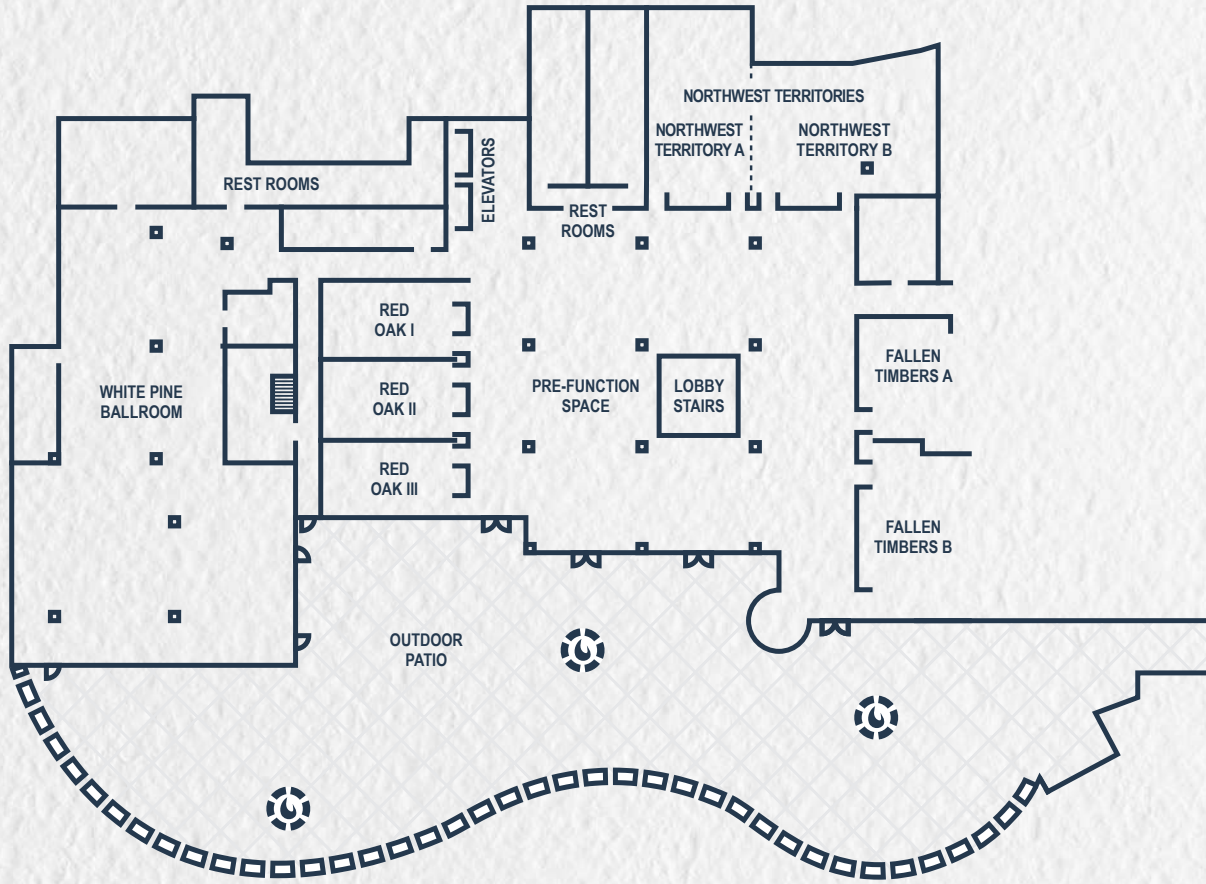

Function Space Configurations and Specifications

Room Name	Sq. Ft.	L x W x H (Ft)	Classroom	Banquet	Theater	Reception	U-Shape	Hollow Square
White Pine Ballroom	6,433	44' x 108' x 12' (vaulted ceilings)	150	300	300	400	N/A	N/A
Northwest Territories	2,621	72' x 43' x 12'	80	170	140	220	N/A	N/A
Northwest Territories A	1,071	27.7' x 29.8' x 12'	50	60	100	100	30	36
Northwest Territories B	1,550	45.6' x 32' x 12'	70	100	120	150	36	42
Fallen Timbers A	808	27.7' x 29.8' x 12'	45	50	60	75	30	30
Fallen Timbers B	1,120	27.7' x 29.8' x 12'	54	60	80	85	36	42
Red Oak I	613	17.6' x 32.6' x 12'	36	40	50	50	15	18
Red Oak II	697	21.6' x 32.6' x 12'	36	40	60	60	21	24
Red Oak III	635	19' x 32.6' x 12'	36	30	60	50	21	24
Pre-Function	8,333	N/A	N/A	N/A	N/A	N/A	N/A	N/A

Resort Accommodations

- Located off I-25, just 15 minutes from downtown Colorado Springs
- 21,260 sq. ft. of flexible meeting space
- Eight separate and configurable meeting rooms
- Catering solutions built to your preference and budget
- Complimentary high speed wireless Internet access
- Complimentary on-site parking
- 311 spacious guest suites