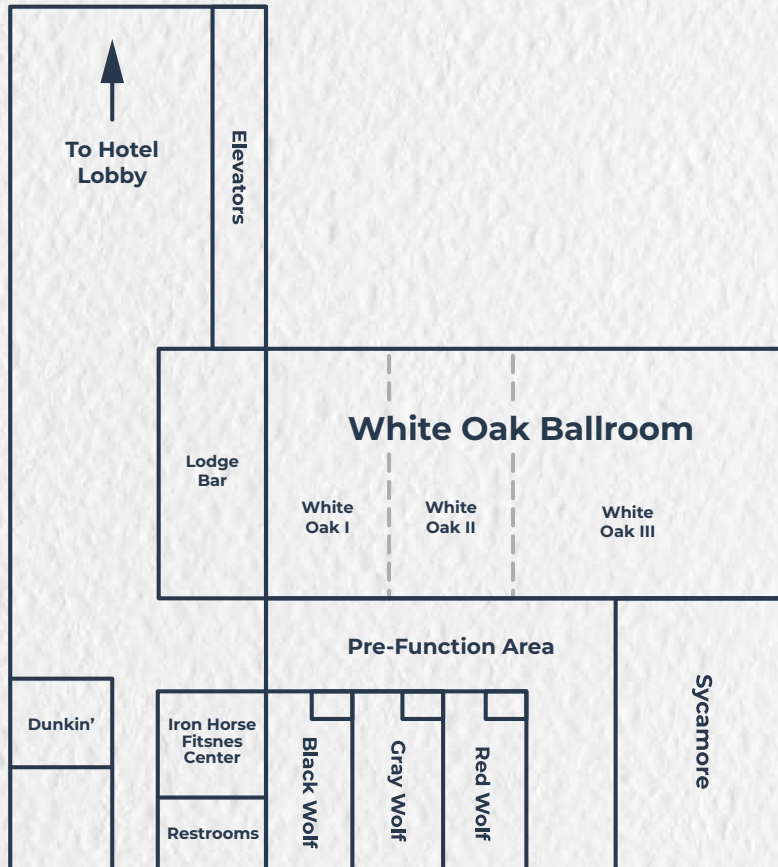

Function Space Configurations and Specifications

Resort Accommodations

- Located 60 minutes northwest of downtown Boston
- 12,402 sq. ft. of flexible meeting space
- Seven separate and configurable meeting rooms
- Customizable catering solutions built to your preference
- Complimentary high speed wireless Internet access
- Complimentary on-site parking
- 406 spacious guest suites

Room Name	Sq. Ft.	L x W x H (Ft)	Classroom	Banquet	Theater	Reception	U-Shape	Hollow Square
White Oak Ballroom (I-III)	5,995	110' x 54.5' x 11.5'	360	480	600	600	N/A	N/A
White Oak I	1,471	54.5' x 27' x 11.5'	90	120	150	150	32	40
White Oak II	1,526	54.5' x 28' x 11.5'	90	120	150	150	32	40
White Oak III	2,998	54.5' x 55' x 11.5'	180	240	300	300	64	80
Sycamore	2,407	54.7' x 44' x 11'	150	192	240	240	48	60
Red Wolf	700	35' x 20' x 10.5'	36	50	60	60	21	26
Gray Wolf	700	35' x 20' x 10.5'	36	50	60	60	21	26
Black Wolf	700	35' x 20' x 10.5'	36	50	60	60	21	26
Pre-Function	1,900	95' x 20' x 10.5'	N/A	N/A	N/A	N/A	N/A	N/A