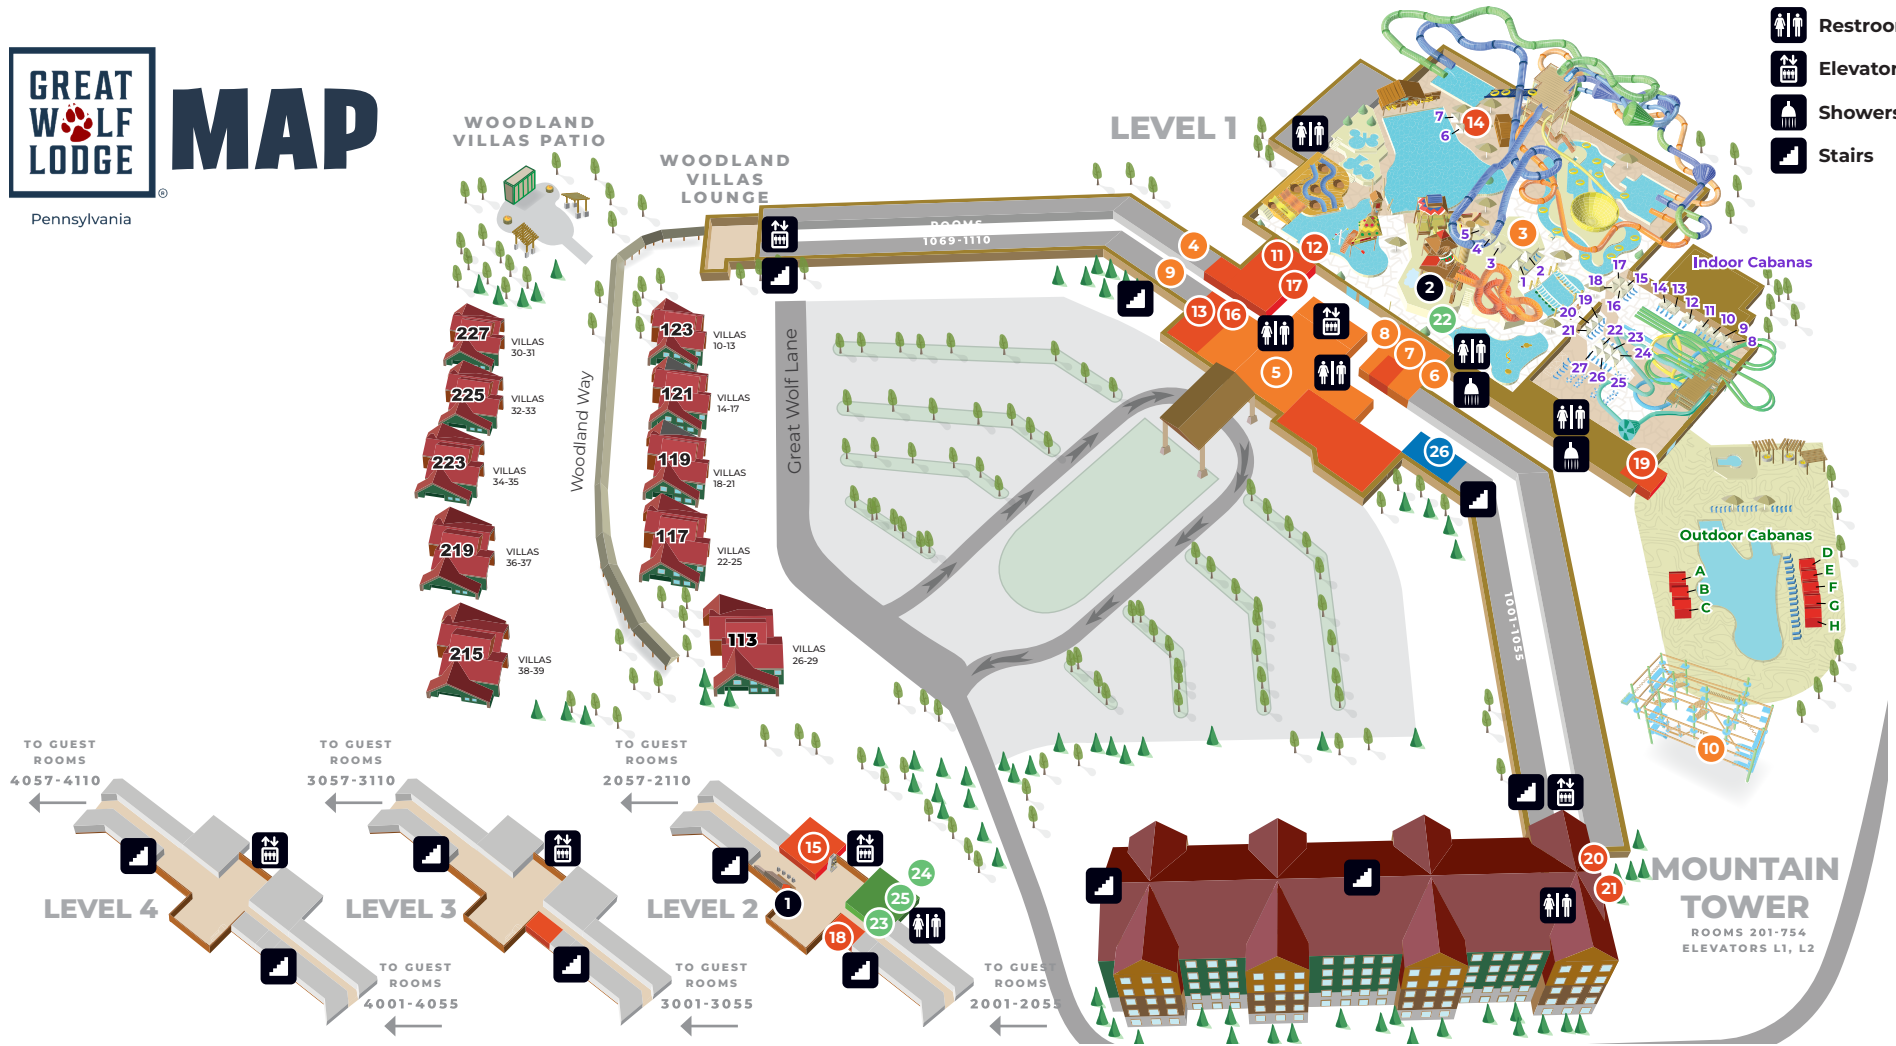

GREAT WOLF LODGE MAP

Pennsylvania

-  Restrooms
-  Elevator
-  Showers
-  Stairs

GUEST SERVICES

- 1 Front Desk and Guest Services**
- 2 Splash Services**

ATTRACTIONS

- 3 Wiley's Waterpark**
Pools, slides and water activities for every age
- 4 Ten Paw Alley**
Pint-size bowling for the whole family
- 5 Northern Lights Arcade**
The newest games, plus prizes
- 6 Moonstone Mine**
An adventure-filled mirror maze
- 7 Oliver's Mining Co.**
A sand-sifting hunt for gemstones

- 8 MagiQuest**
An interactive adventure game
- 9 Howl at the Moon Glow Golf**
Nine challenging holes—in the dark
- 10 Howlers Peak Ropes Course (Seasonal)**
An elevated obstacle course on ropes

DINING

- 11 Hungry as a Wolf**
Pizza, pasta and other Italian favorites
- 12 Buckets**
Burgers, sandwiches, salads and snacks
- 13 Wood's End Creamery**
Indulge in your favorite ice cream delight
- 14 The Watering Hole**
Poolside soft drinks, cocktails and ice-cold beer

GROUPS & MEETINGS

- 26 Northwest Territory**