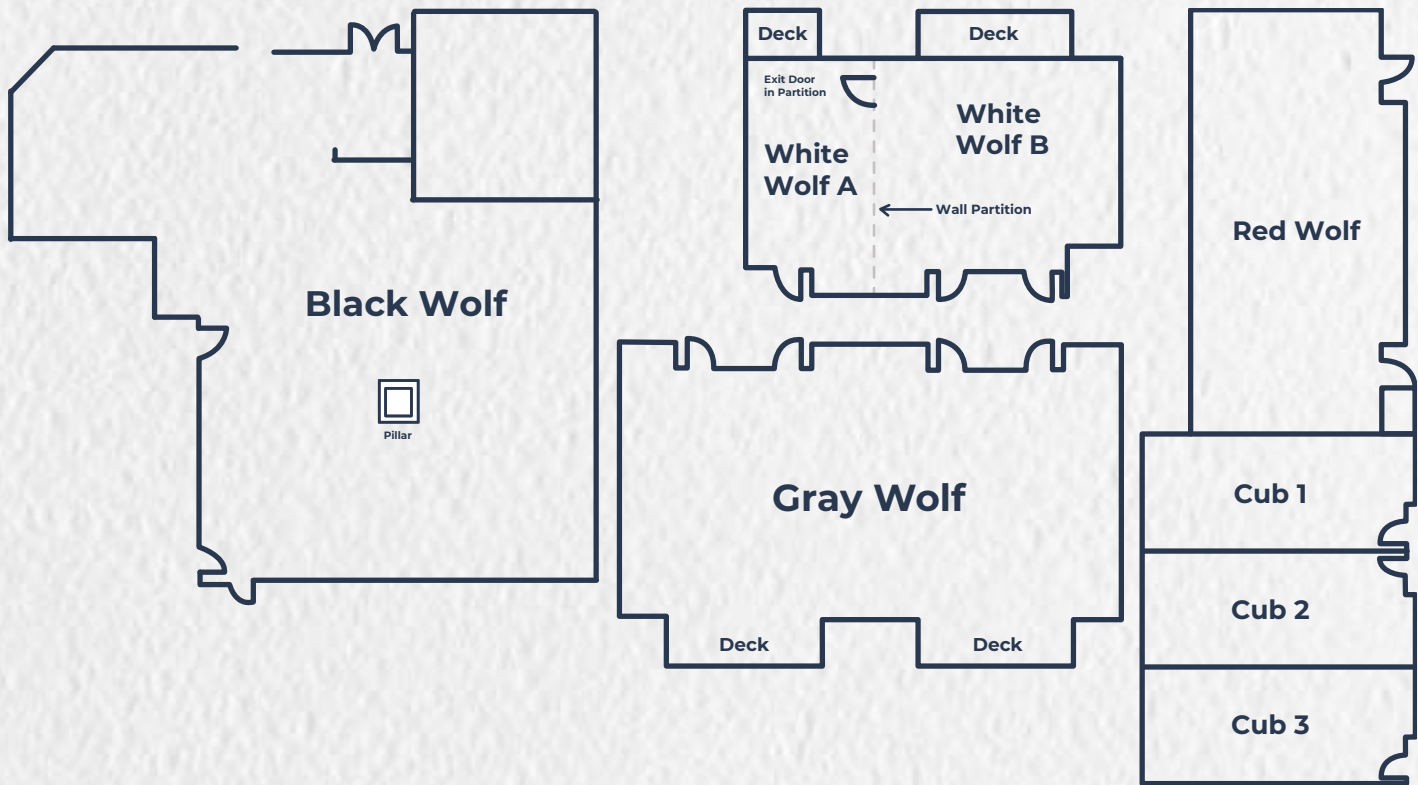

# GREAT WOLF LODGE® WISCONSIN

## Function Space Configurations and Specifications

Room Name	Sq. Ft.	L x W x H (Ft)	Classroom	Banquet	Theater	Reception	U-Shape	Hollow Square
Black Wolf	3,005	55' x 65' x 9'	128	200	180	200	32	48
Gray Wolf	1,620	30' x 55' x 9'	72	88	100	88	36	36
White Wolf	960	26' x 41' x 9'	48	56	80	56	34	34
Red Wolf	1,400	25' x 33' x 9'	72	80	92	80	36	36
Cub 1 - Boardroom	478	15' x 33' x 9'	N/A	N/A	N/A	N/A	N/A	N/A
Cub 2	478	15' x 33' x 9'	20	24	36	24	22	26
Cub 3	478	15' x 33' x 9'	20	24	36	24	22	26