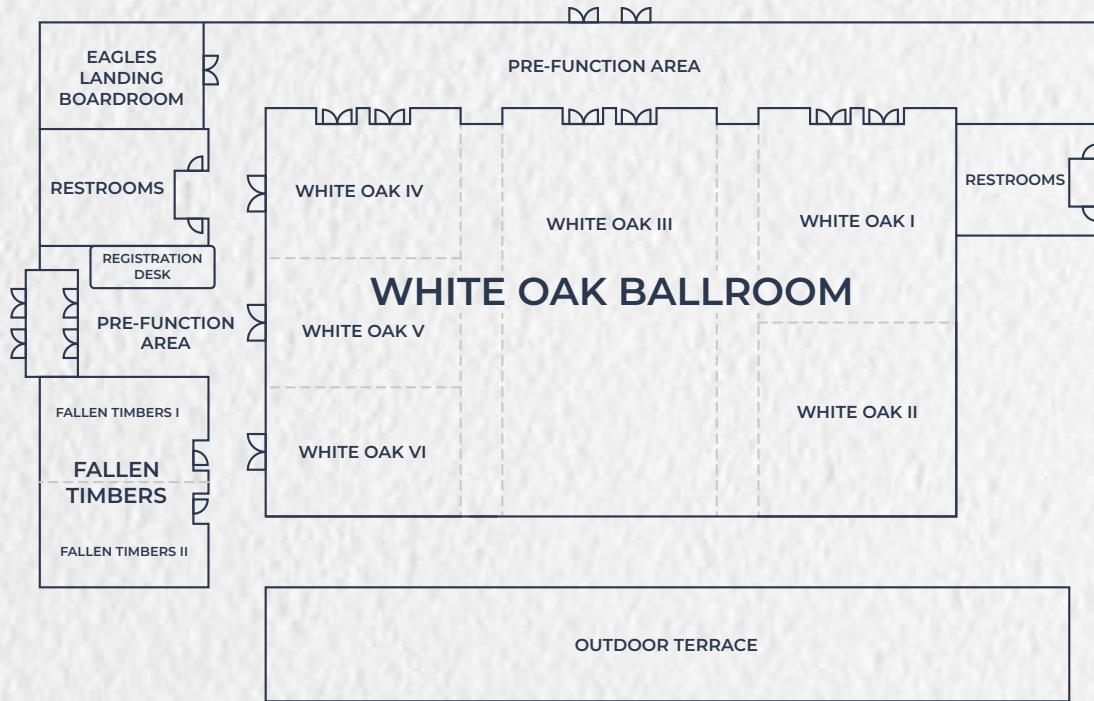

Function Space Configurations and Specifications

Room Name	Sq. Ft.	Classroom	Banquet	Theater	Reception	U-Shape	Hollow Square
White Oak Ballroom (I-VI)	11,062	461	920	1,228	1,106	N/A	N/A
White Oak I	1,577	66	131	175	158	45	38
White Oak II	1,562	65	130	173	156	45	37
White Oak III	3,494	145	291	388	349	100	84
White Oak IV	1,041	43	87	116	104	30	25
White Oak V	1,019	42	85	113	102	29	24
White Oak VI	1,035	43	86	115	104	30	25
Fallen Timbers (I-II)	1,378	57	115	153	138	39	33
Fallen Timbers I	665	28	55	74	67	19	16
Fallen Timbers II	701	29	58	78	70	20	17
Eagles Landing - Boardroom	680	N/A	N/A	N/A	N/A	N/A	N/A
Pre-Function	5,601	N/A	N/A	N/A	N/A	N/A	N/A
Outdoor Terrace	7,035	N/A	442	N/A	521	N/A	N/A

Resort Accommodations

- Located off I-85, 60 minutes from downtown Atlanta
- 25,756 sq. ft. of flexible meeting space
- Nine separate and configurable meeting rooms
- Full service catering options
- Complimentary high speed wireless Internet access
- Complimentary on-site parking
- 457 spacious guest suites
- Spacious outdoor terrace