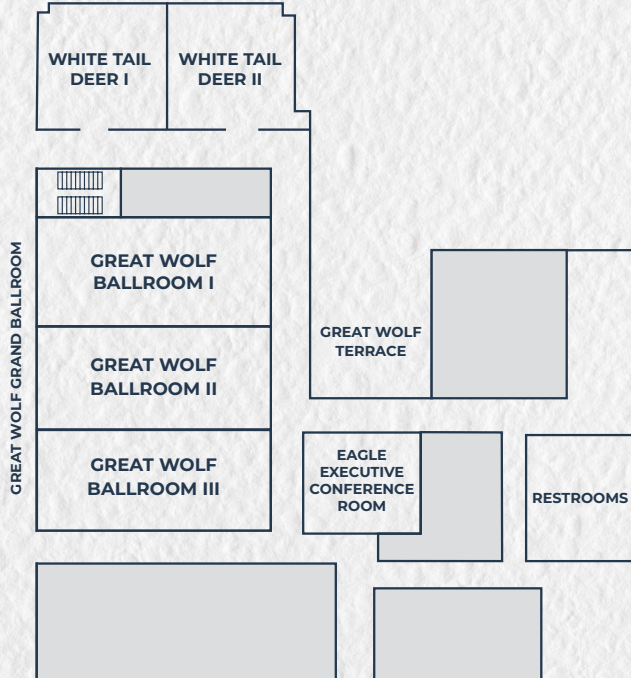

# GREAT WOLF LODGE® ARIZONA

## Function Space Configurations and Specifications

### Resort Accommodations

- Located off the 101 Loop in North Scottsdale in the Talking Stick Entertainment District
- 20 minutes from (PHX) Phoenix Sky Harbor International Airport
- 12,118 sq. ft. of flexible indoor meeting space
- Six separate and configurable meeting rooms
- Built in AV equipment
- Complimentary high-speed wireless internet access
- 22,995 of beautiful outdoor event spaces and unique flexible group dining locations
- 350 spacious guest suites

Room Name	Sq. Ft.	L x W x H (Ft)	Ceiling Height	Classroom	Banquet	Theater	Reception	U-Shape	Hollow Square
Great Wolf Grand Ballroom (I-III)	3,830	83' x 45' x 15.11'	15'11"	159	319	425	383	N/A	N/A
Great Wolf Ballroom I	1,283	27' x 45' x 15.11'	15'11"	53	107	142	128	37	31
Great Wolf Ballroom II	1,267	28' x 45' x 15.11'	15'11"	53	105	141	127	36	30
Great Wolf Ballroom III	1,280	28' x 45' x 15.11'	15'11"	53	106	142	128	37	31
White Tail Deer (I-II)	1,874	28' x 68' x 15.11'	15'11"	78	156	208	187	54	45
White Tail Deer I	937	28' x 34' x 15.11'	15'11"	39	78	104	94	27	22
White Tail Deer II	937	28' x 34' x 15.11'	15'11"	39	78	104	94	27	22
Eagle Executive Conference Room	499	22' x 22' x 15.11'	15'11"	N/A	N/A	N/A	N/A	N/A	N/A
Great Wolf Terrace	2,432	80' x 20'	15'11"	N/A	202	270	243	N/A	N/A
Pre-Function	3,483	N/A	15'11"	N/A	N/A	N/A	N/A	N/A	N/A