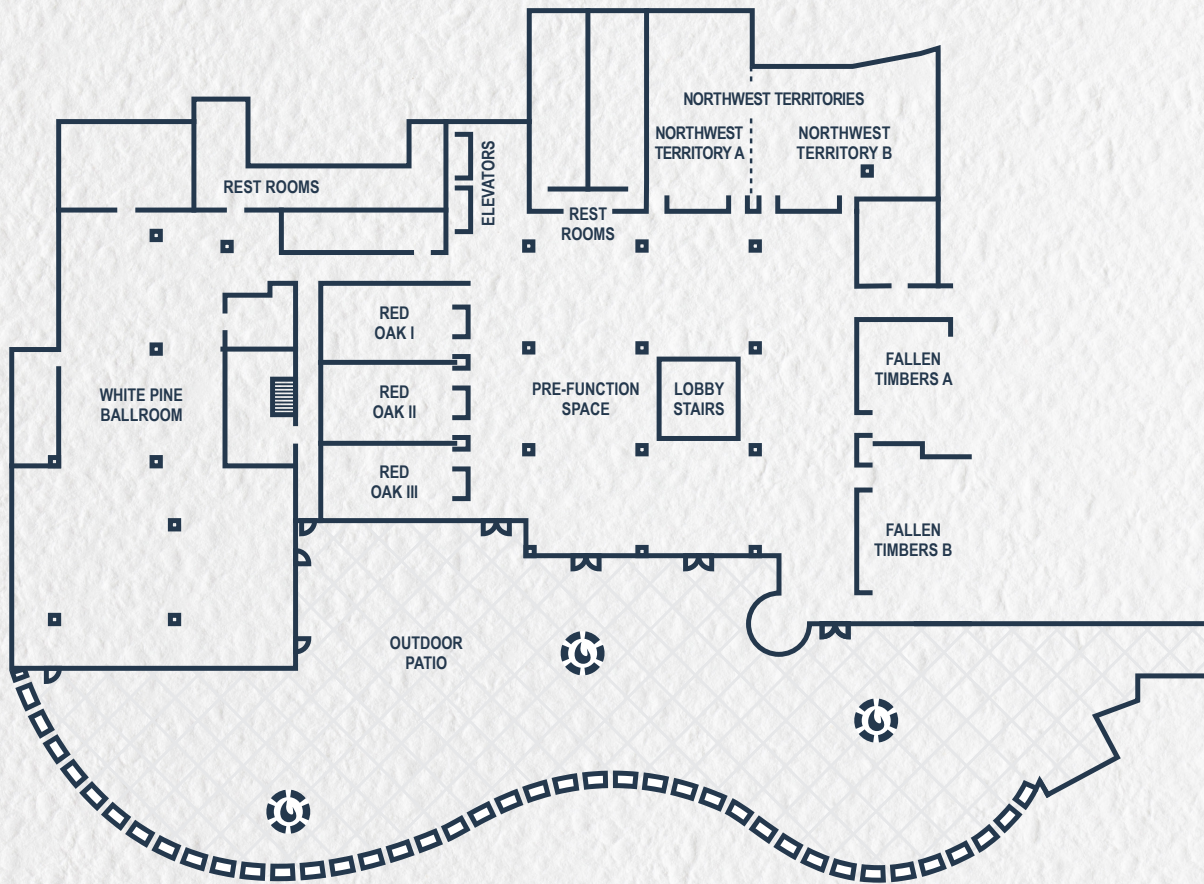

GREAT WOLF LODGE® COLORADO

Function Space Configurations and Specifications

Room Name	Sq. Ft.	L x W x H (Ft)	Classroom	Banquet	Theater	Reception	U-Shape	Hollow Square
White Pine Ballroom	6,433	44' x 108' x 12' (vaulted ceilings)	150	300	300	400	N/A	N/A
Northwest Territories	2,621	72' x 43' x 12'	80	170	140	220	N/A	N/A
Northwest Territories A	1,071	27.7' x 29.8' x 12'	50	60	100	100	30	36
Northwest Territories B	1,550	45.6' x 32' x 12'	70	100	120	150	36	42
Fallen Timbers A	808	27.7' x 29.8' x 12'	45	50	60	75	30	30
Fallen Timbers B	1,120	27.7' x 29.8' x 12'	54	60	80	85	36	42
Red Oak I	613	17.6' x 32.6' x 12'	36	40	50	50	15	18
Red Oak II	697	21.6' x 32.6' x 12'	36	40	60	60	21	24
Red Oak III	635	19' x 32.6' x 12'	36	30	60	50	21	24
Pre-Function	8,333	N/A	N/A	N/A	N/A	N/A	N/A	N/A

Resort Accommodations

- Located off I-25, just 15 minutes from downtown Colorado Springs
- 21,260 sq. ft. of flexible meeting space
- Eight separate and configurable meeting rooms
- Catering solutions built to your preference and budget
- Complimentary high speed wireless Internet access
- 311 spacious guest suites