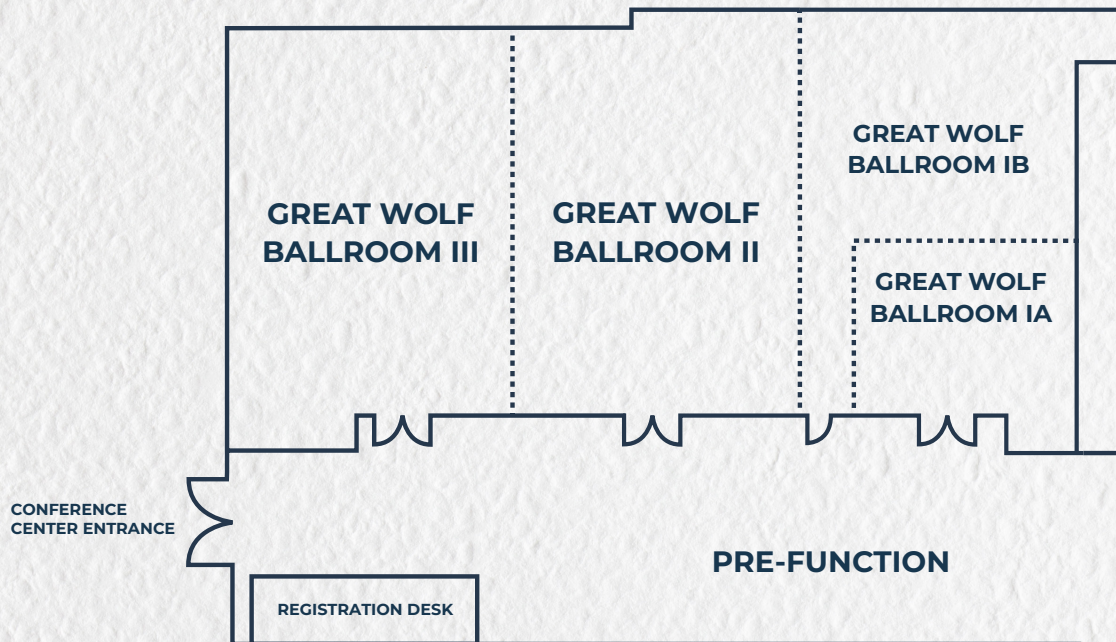

GREAT WOLF LODGE® SOUTH FLORIDA

Function Space Configurations and Specifications

Resort Accommodations

- Located on the eastern edge of Collier County, near the I-75 and Collier Blvd interchange.
- Over 5,000 square feet of flexible meeting space.
- Large ballroom that can accommodate up to 600 guests.
- Customizable catering solutions built to your preference.
- Complimentary high-speed wireless internet access.
- 500 spacious guestrooms.
- Dedicated conference center entrance.
- 90,000 square foot waterpark.

Room Name	Sq. Ft.	Classroom	Banquet	Theater	Reception	U-Shape	Hollow Square
Great Wolf Ballroom	5,409	225	450	600	541	155	130
Great Wolf Ballroom I	1,731	72	144	192	173	50	42
Great Wolf Ballroom II	1,650	69	137	183	165	47	40
Great Wolf Ballroom III	2,028	84	170	225	203	58	49
Great Wold Ballroom Ia	813	34	67	90	81	23	20
Great Wolf Ballroom Ib	918	38	76	102	92	26	22
Pre-Function Area	2,387	NA	NA	NA	239	NA	NA
Registration Desk	99	NA	NA	NA	NA	NA	NA