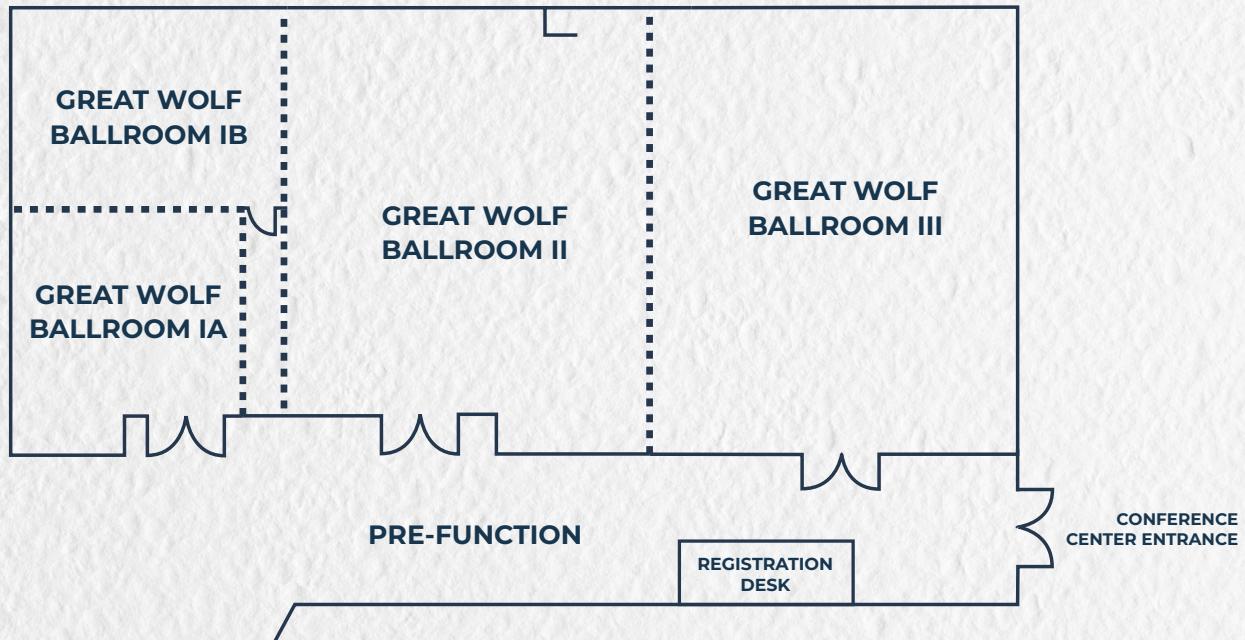

Function Space Configurations and Specifications

Resort Accommodations

- Located in Harris County east of the Gulf Freeway and south of the NASA bypass.
- Over 8,000 square feet of flexible meeting space.
- Large ballroom that can accommodate up to 900 guests.
- Customizable catering solutions built to your preference.
- Complimentary high-speed wireless internet access.
- 532 spacious guestrooms.
- Dedicated conference center entrance.
- 95,000 square foot waterpark.

Room Name	Sq. Ft.	Classroom	Banquet	Theater	Reception	U-Shape	Hollow Square
Great Wolf Ballroom	8,373	350	700	930	837	239	200
Great Wolf Ballroom I	2,139	90	180	237	214	60	50
Great Wolf Ballroom II	3,050	127	255	340	305	87	73
Great Wolf Ballroom III	3,184	133	265	350	318	90	75
Great Wolf Ballroom Ia	1,105	46	90	123	110	30	27
Great Wolf Ballroom Ib	1,034	43	85	115	100	30	25
Pre-Function Area	2,839	NA	NA	NA	275	NA	NA
Registration Desk	264	NA	NA	NA	NA	NA	NA