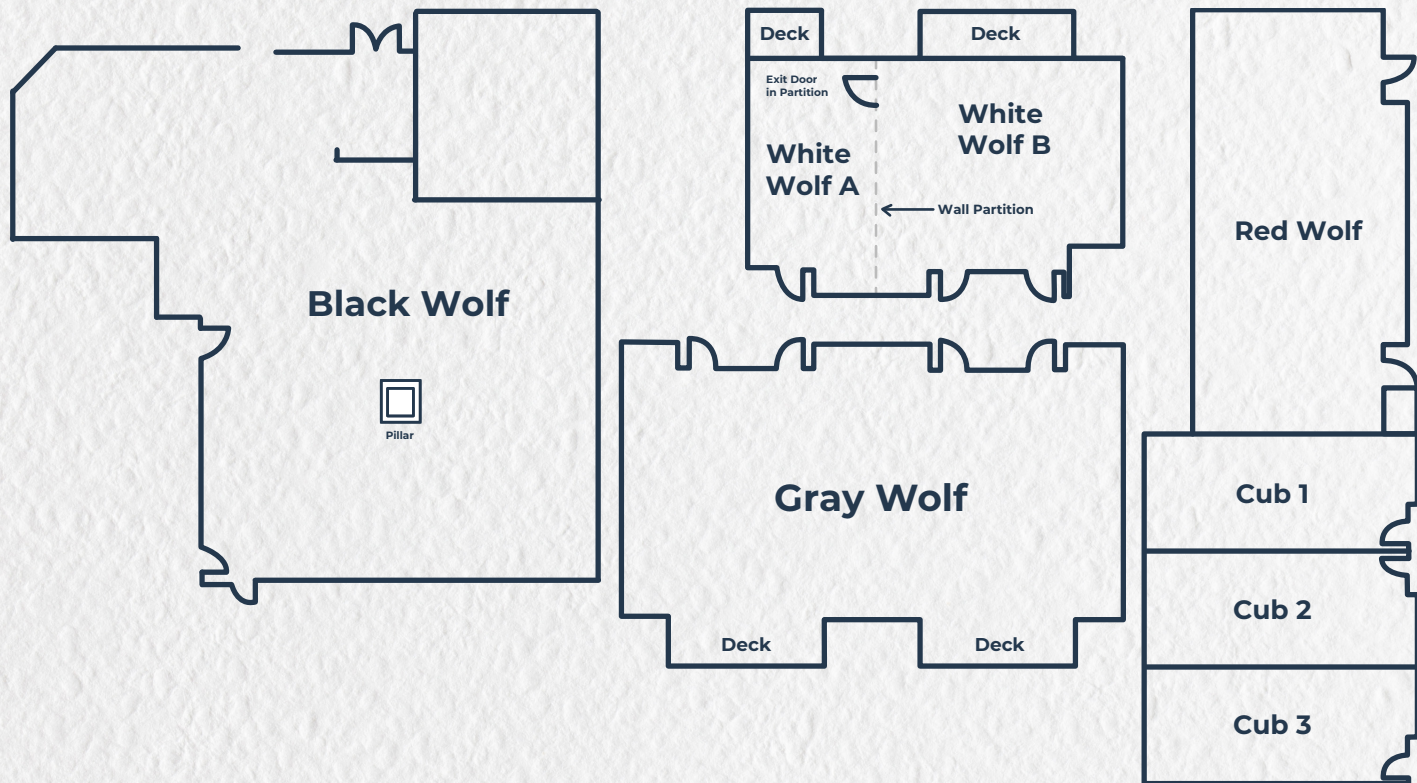

GREAT WOLF LODGE® WISCONSIN

Function Space Configurations and Specifications

Room Name	Sq. Ft.	L x W x H (Ft)	Classroom	Banquet	Theater	Reception	U-Shape	Hollow Square
Black Wolf	3,005	55' x 65' x 9'	128	200	180	200	32	48
Gray Wolf	1,620	30' x 55' x 9'	72	88	100	88	36	36
White Wolf	960	26' x 41' x 9'	48	56	80	56	34	34
Red Wolf	1,400	25' x 33' x 9'	72	80	92	80	36	36
Cub 1 - Boardroom	478	15' x 33' x 9'	N/A	N/A	N/A	N/A	N/A	N/A
Cub 2	478	15' x 33' x 9'	20	24	36	24	22	26
Cub 3	478	15' x 33' x 9'	20	24	36	24	22	26

Resort Accommodations

- Located in scenic Wisconsin Dells, WI, conveniently off I-90/94
- 8,419 sq. ft. of flexible meeting space
- Seven separate and configurable meeting rooms
- Customizable catering solutions built to your preference
- Complimentary high-speed wireless Internet access
- 434 spacious guest suites