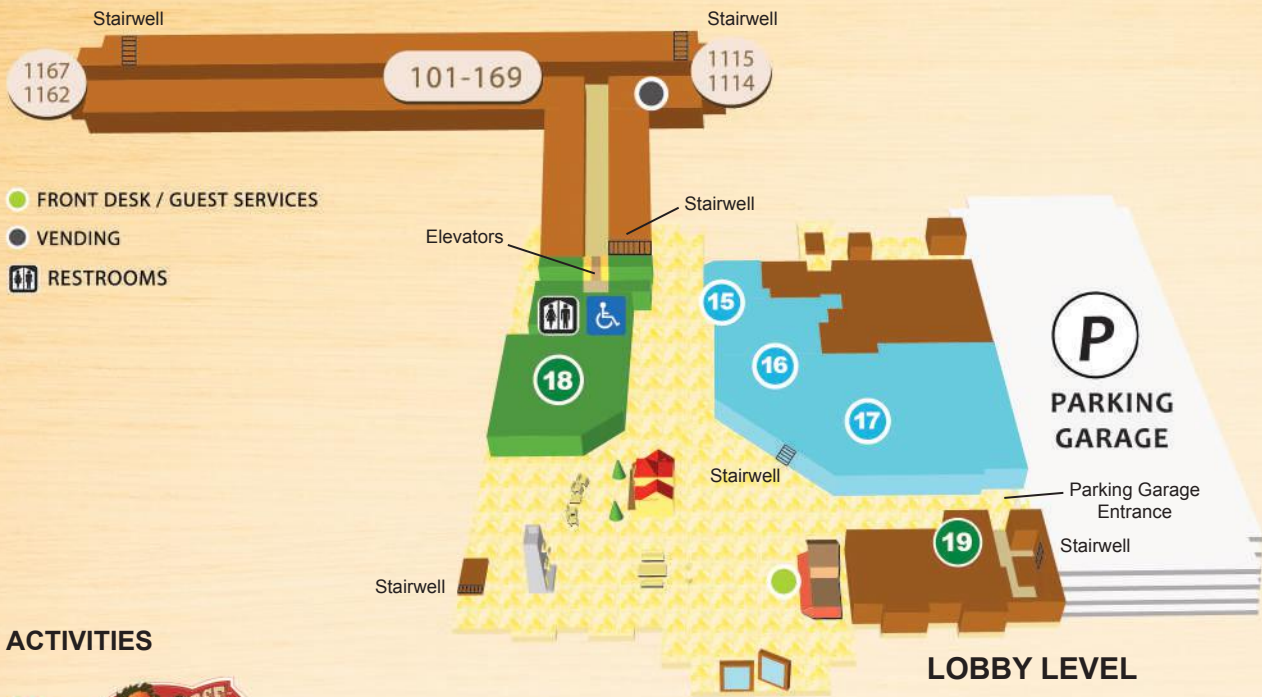

ROAM THROUGH OUR WILD HABITAT!

Southern California

● FRONT DESK / GUEST SERVICES

● VENDING

♿ RESTROOMS

ACTIVITIES

- 1 Scoops KID SPA
- 2 TEL PAW arcade
- 3 Northern Lights ARCADE
- 4 LAZER FRENZY
- 5 MAGIC QUEST

DINING

- 6 HOWLY XD Wood
- 7 Howl the MOON
- 8 BEAR PAW Sweets & Pats
- 9 HUNGRY AS A WOLF

SHOPPING

- 10 BUCKETS incredible craveables
- 11 GRIZZLY JACK'S BAR AND GRILL
- 12 The Great Wolf Kids Store
- 13 BEAR Essentials SWIM SHOP

ACTIVITIES

DINING

SHOPPING

CONFERENCE CENTER

- | | | | |
|------------------------------|----------------|------------------|-----------------------------|
| 20 Pre-Function/Registration | 24 Redwood II | 28 Sugar Pine I | 32 Business Center |
| 21 Blue Oak I | 25 Redwood III | 29 Sugar Pine II | 33 Eagles Landing Boardroom |
| 22 Blue Oak II | 26 Redwood IV | 30 White Pine I | |
| 23 Redwood I | 27 Redwood V | 31 White Pine II | |