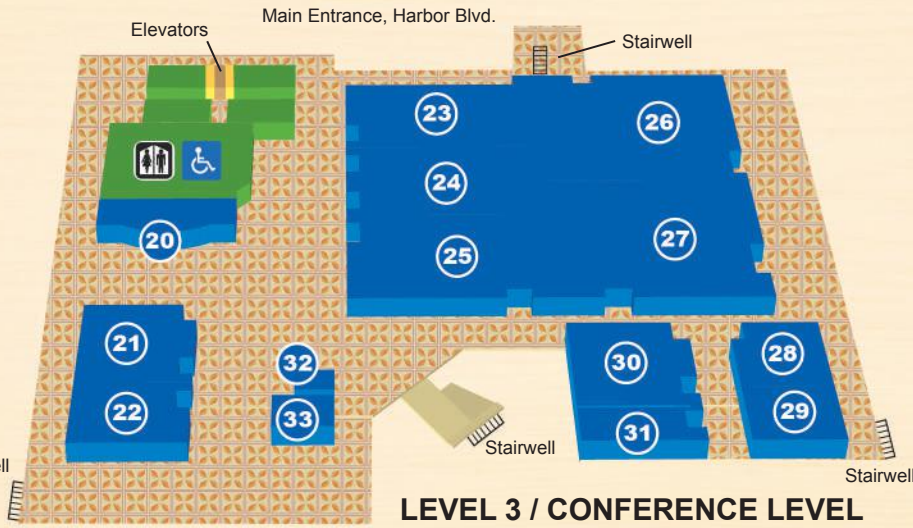

ROAM THROUGH OUR WILD HABITAT!

Southern California

● FRONT DESK / GUEST SERVICES

● VENDING

♿ RESTROOMS

ACTIVITIES

- 1 Scoops KID SPA
- 2 TEL PAW arcade
- 3 Northern Lights ARCADE
- 4 LAZER FRENZY
- 5 MAGIC QUEST

DINING

- 6 HOWLY XD Wood
- 7 Howl the MOON
- 8 BEAR PAW Sweets & Pats
- 9 HUNGRY AS A WOLF

SHOPPING

- 10 BUCKETS incredible craveables
- 11 GRIZZLY JACK'S BAR AND GRILL
- 12 The Great Wolf Kids Store
- 13 BEAR Essentials SWIM SHOP

ACTIVITIES

DINING

SHOPPING

CONFERENCE CENTER

- | | | | |
|------------------------------|----------------|------------------|-----------------------------|
| 20 Pre-Function/Registration | 24 Redwood II | 28 Sugar Pine I | 32 Business Center |
| 21 Blue Oak I | 25 Redwood III | 29 Sugar Pine II | 33 Eagles Landing Boardroom |
| 22 Blue Oak II | 26 Redwood IV | 30 White Pine I | |
| 23 Redwood I | 27 Redwood V | 31 White Pine II | |