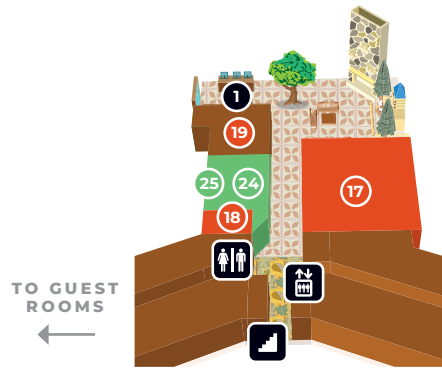

Grapevine, TX

MAP

- Restrooms
- Elevator
- Stairs

LEVEL 2

TO GUEST ROOMS

TO GUEST ROOMS

LEVEL 1

LEVEL 4

LEVEL 5

LEVEL 3

TO GUEST ROOMS

TO GUEST ROOMS

TO GUEST ROOMS

TO GUEST ROOMS

TO GUEST ROOMS

TO GUEST ROOMS

GUEST SERVICES

- 1 Front Desk and Guest Services**
- 2 Splash Services**

ATTRACTIONS

- 3 Great Geyser Waterpark**
Pools, slides and water activities for every age
- 4 Oliver's Mining Co.**
A sand-sifting hunt for gemstones
- 5 Northern Lights Arcade**
The newest games, plus prizes
- 6 MagiQuest**
An interactive adventure game
- 7 Howlers Peak Ropes Course**
An elevated obstacle course on ropes